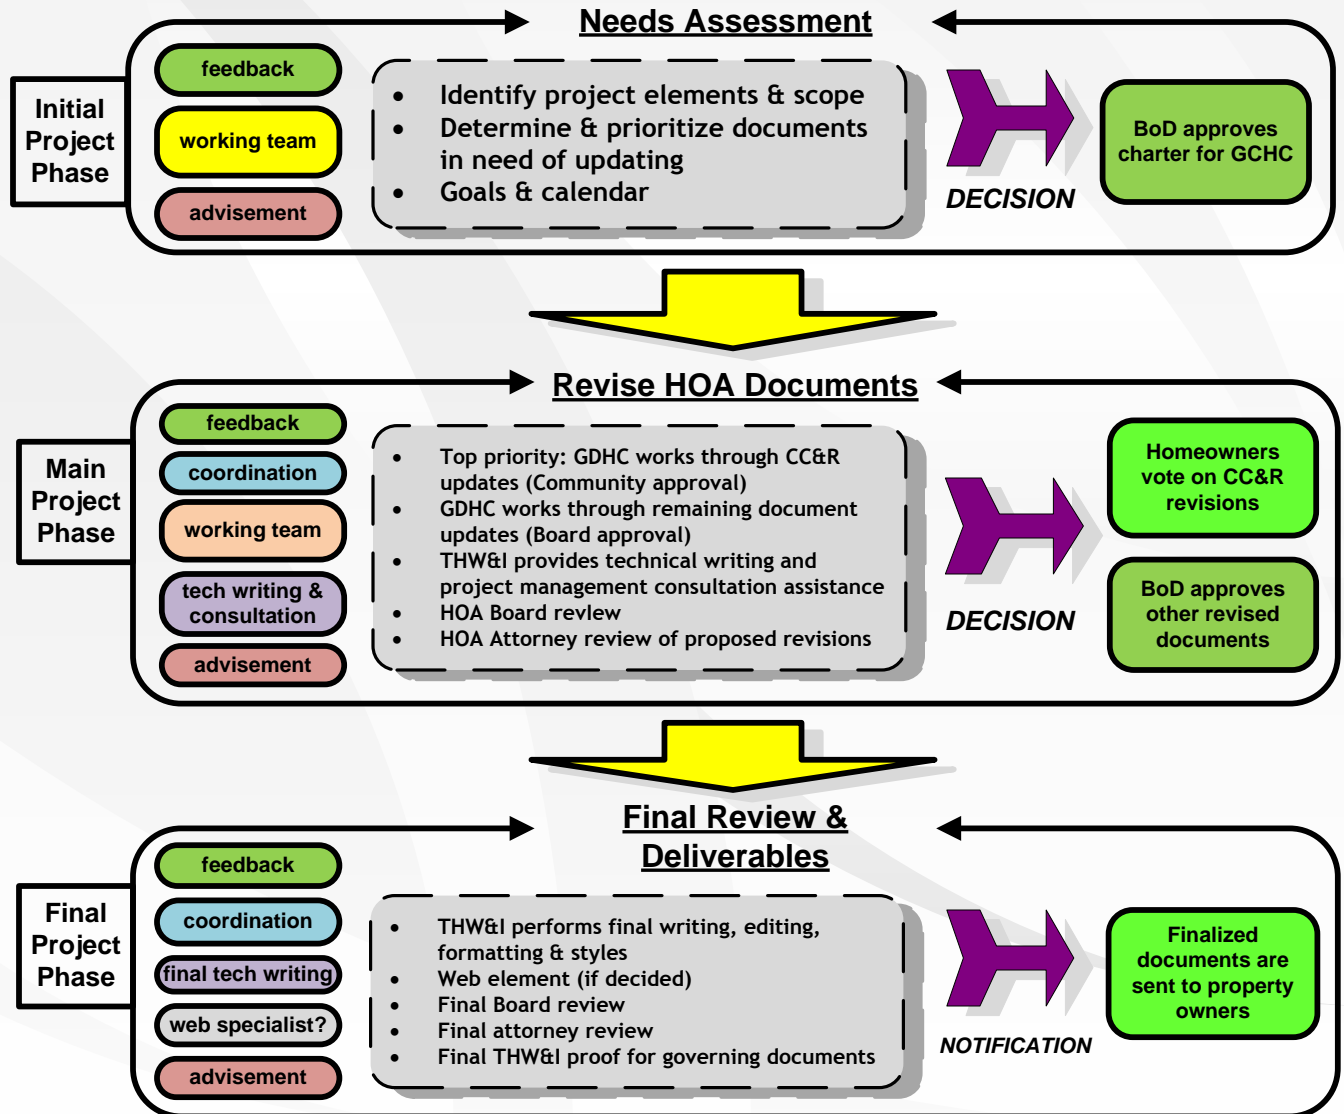

Klahanie Homeowner's Association

Governing documents update project: Project teams & workflow

PROJECT TEAMS & STAKEHOLDERS

PROJECT WORKFLOW

Town Planning | Technical Writing | Document Usability

by Paul R. Sweum, Principal