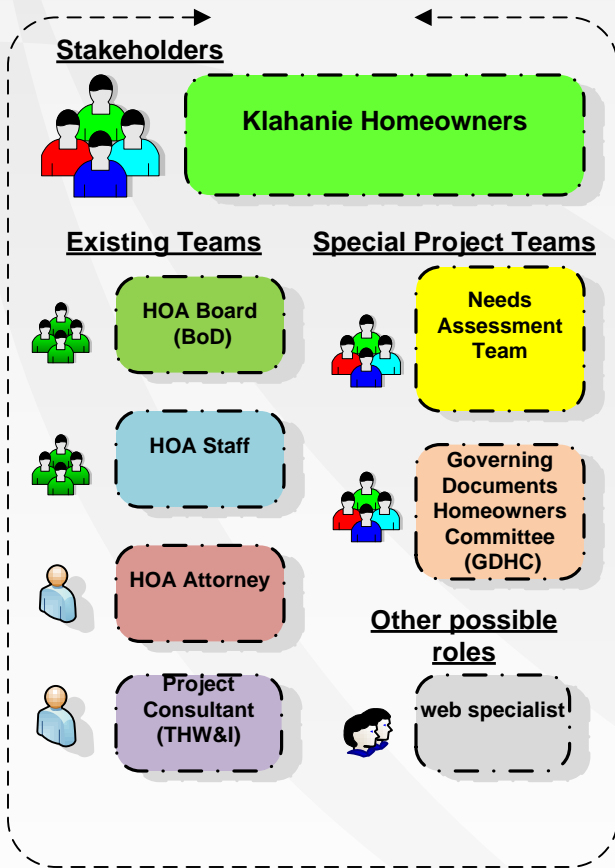

Klahanie Homeowner's Association

Governing documents update project: Project teams & workflow

PROJECT TEAMS & STAKEHOLDERS

PROJECT WORKFLOW

Town Planning | Technical Writing | Document Usability

by Paul R. Sweum, Principal